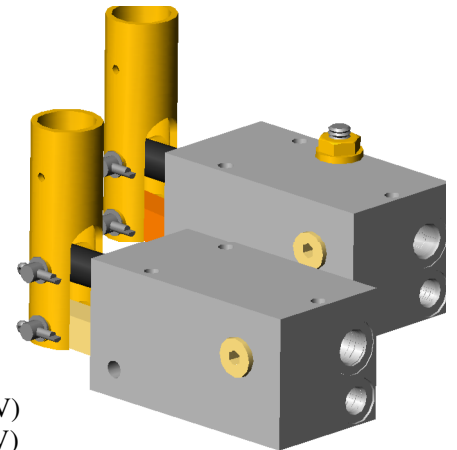

Pro-e-Con Hand Pumps

*Double stroke hand pumps producing 13 or 17 cc / double stroke. 13cc
Max working pressure 280 bar. 17cc Max working pressure 210 bar.*

Type HP10

*Basic Hand pump with &
Without R/V*

Codes:

AHP10ANN (13cc)
AHP10BNN (17cc)
AHP10AVN (13cc + RV)
AHP10BVN (17cc + RV)

Type HP11 & HP21

*Hand pump with Relief valve
and Manual Release.
(Spring Return Option)*

Codes:

AHP11ASN (13cc)
AHP11BSN (17cc)
AHP21ARN (13cc SR)
AHP21BRN (17cc SR)

Type HP12

*Tank mounted hand pump
with suction filter, Relief
valve and Manual Release.*

Codes:

AHP12ASP (13cc)
AHP12BSP (17cc)