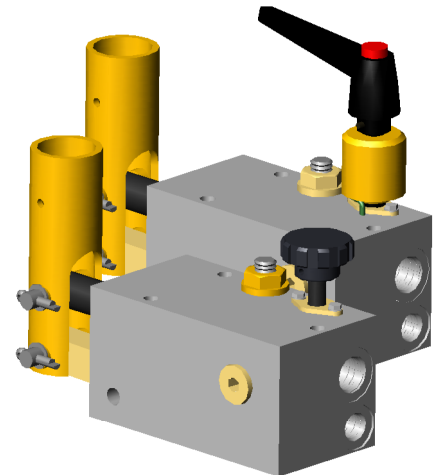

Pro-e-Con Hand Pumps

*Double stroke hand pumps producing 13 or 17 cc / double stroke. 13cc
Max working pressure 280 bar. 17cc Max working pressure 210 bar.*

Type HP10

*Basic Hand pump with &
Without R/V*

Codes: AHP10ANN (13cc)
AHP10BNN (17cc)
AHP10AVN (13cc + RV)
AHP10BVN (17cc + RV)

Type HP11 & HP21

*Hand pump with Relief valve
and Manual Release.
(Spring Return Option)*

Codes: AHP11ASN (13cc)
AHP11BSN (17cc)
AHP21ARN (13cc SR)
AHP21BRN (17cc SR)

Type HP12

*Tank mounted hand pump
with suction filter, Relief
valve and Manual Release.*

Codes: AHP12ASP (13cc)
AHP12BSP (17cc)