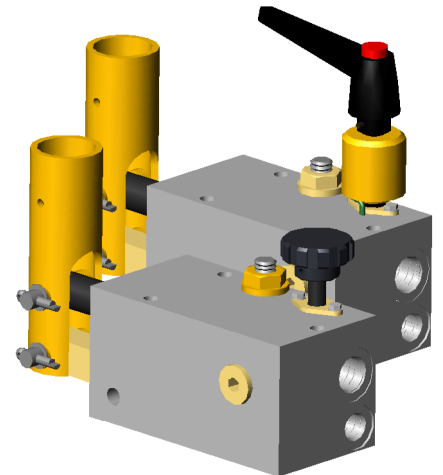

Pro-e-Con Hand Pumps

*Double stroke hand pumps producing 13 or 17 cc / double stroke. 13cc
Max working pressure 280 bar. 17cc Max working pressure 210 bar.*

Type HP10

*Basic Hand pump with &
Without R/V*

Codes:

AHP10ANN (13cc)
AHP10BNN (17cc)
AHP10AVN (13cc + RV)
AHP10BVN (17cc + RV)

Type HP11 & HP21

*Hand pump with Relief valve
and Manual Release.
(Spring Return Option)*

Codes:

AHP11ASN (13cc)
AHP11BSN (17cc)
AHP21ARN (13cc SR)
AHP21BRN (17cc SR)

Type HP12

*Tank mounted hand pump
with suction filter, Relief
valve and Manual Release.*

Codes:

AHP12ASP (13cc)
AHP12BSP (17cc)