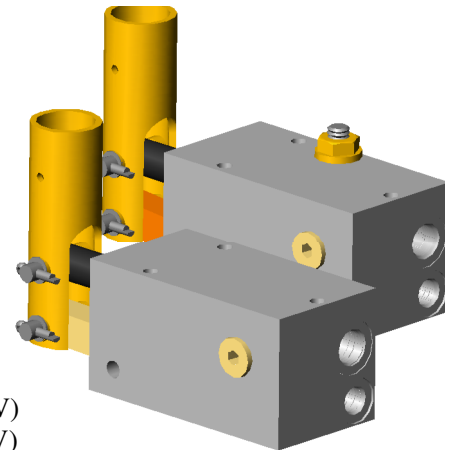

Pro-e-Con Hand Pumps

*Double stroke hand pumps producing 13 or 17 cc / double stroke. 13cc
Max working pressure 280 bar. 17cc Max working pressure 210 bar.*

Type HP10

*Basic Hand pump with &
Without R/V*

Codes: AHP10ANN (13cc)
AHP10BNN (17cc)
AHP10AVN (13cc + RV)
AHP10BVN (17cc + RV)

Type HP11 & HP21

*Hand pump with Relief valve
and Manual Release.
(Spring Return Option)*

Codes: AHP11ASN (13cc)
AHP11BSN (17cc)
AHP21ARN (13cc SR)
AHP21BRN (17cc SR)

Type HP12

*Tank mounted hand pump
with suction filter, Relief
valve and Manual Release.*

Codes: AHP12ASP (13cc)
AHP12BSP (17cc)